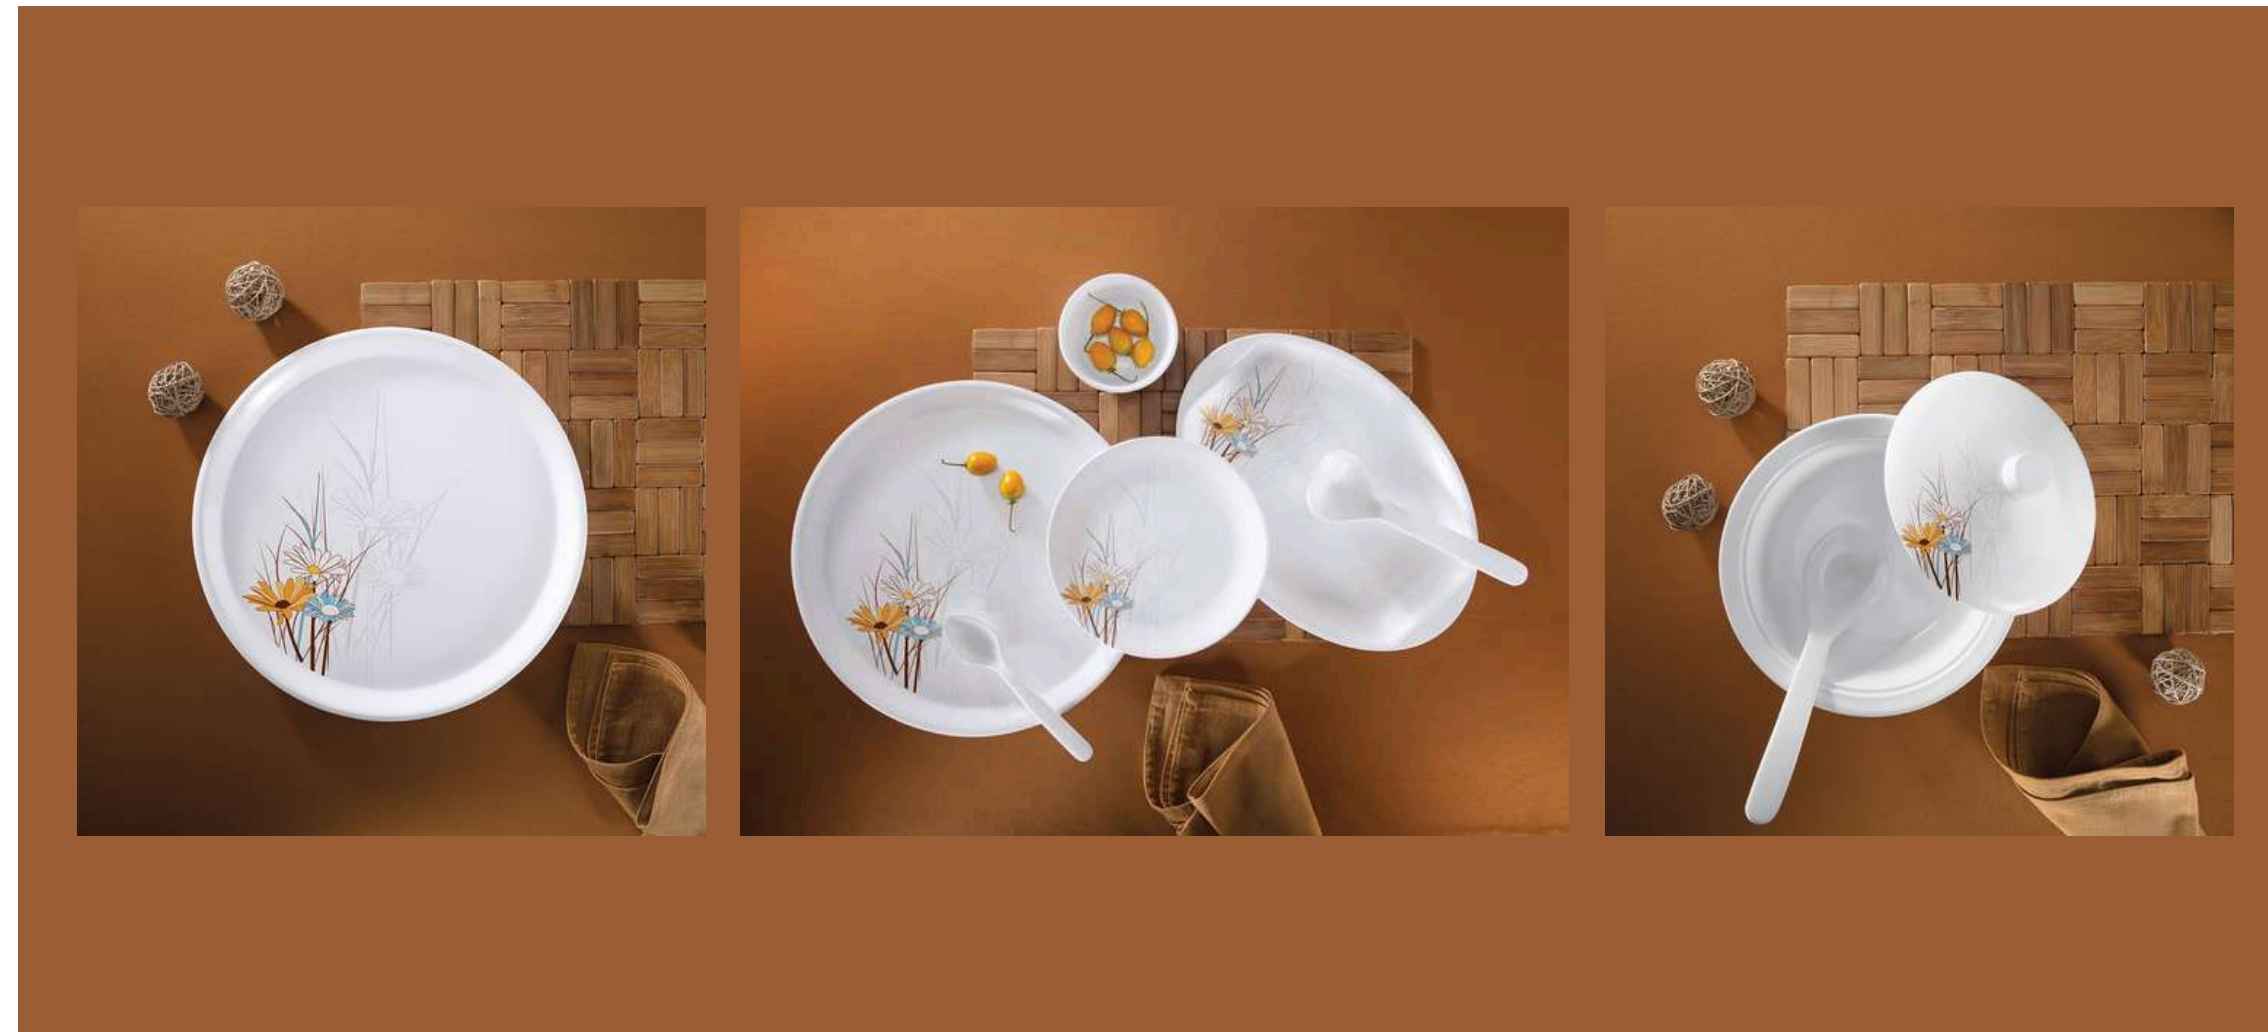

MRP ₹2049

EXCLUSIVE
BB CLASSY
38 PCS. DINNERSET

13" Buffet Plate	6 Pcs.
8" Half Plate	6 Pcs.
4" Vg. Bowl	12 Pcs.
9" Serving Bowl	2 Pcs.
7.25" Sr. Bowl Cover	2 Pcs.
13" Rice Plate	1 Pcs.
Serving Spoon	3 Pcs.
Table Spoon	6 Pcs.