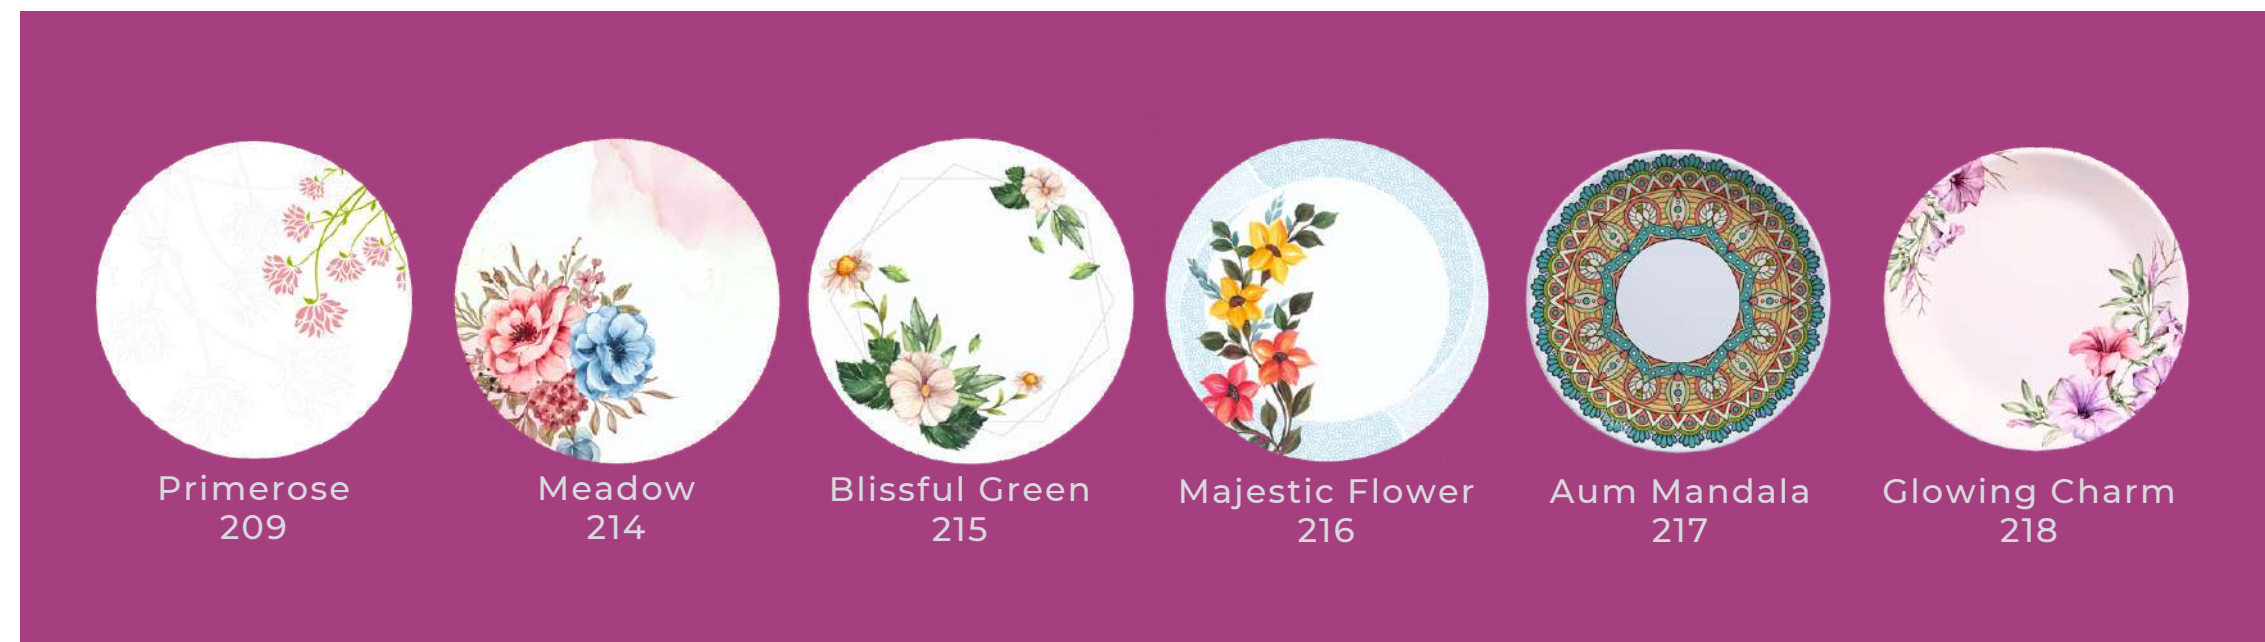

URMI SHAPE

MRP ₹1449

ECONOMIC

BB STAR

32 PIECE DINNERSET

10.75" Full Plate	6 Pcs.
7.5" Half Plate	6 Pcs.
4.75" Vg. Bowl	12 Pcs.
7.5" Serving Bowl	2 Pcs.
7.5" Sr. Bowl Cover	2 Pcs.
7.5" Open Bowl	1 Pcs.
11.75" Rice Plate	1 Pcs.
Serving Spoon	2 Pcs.