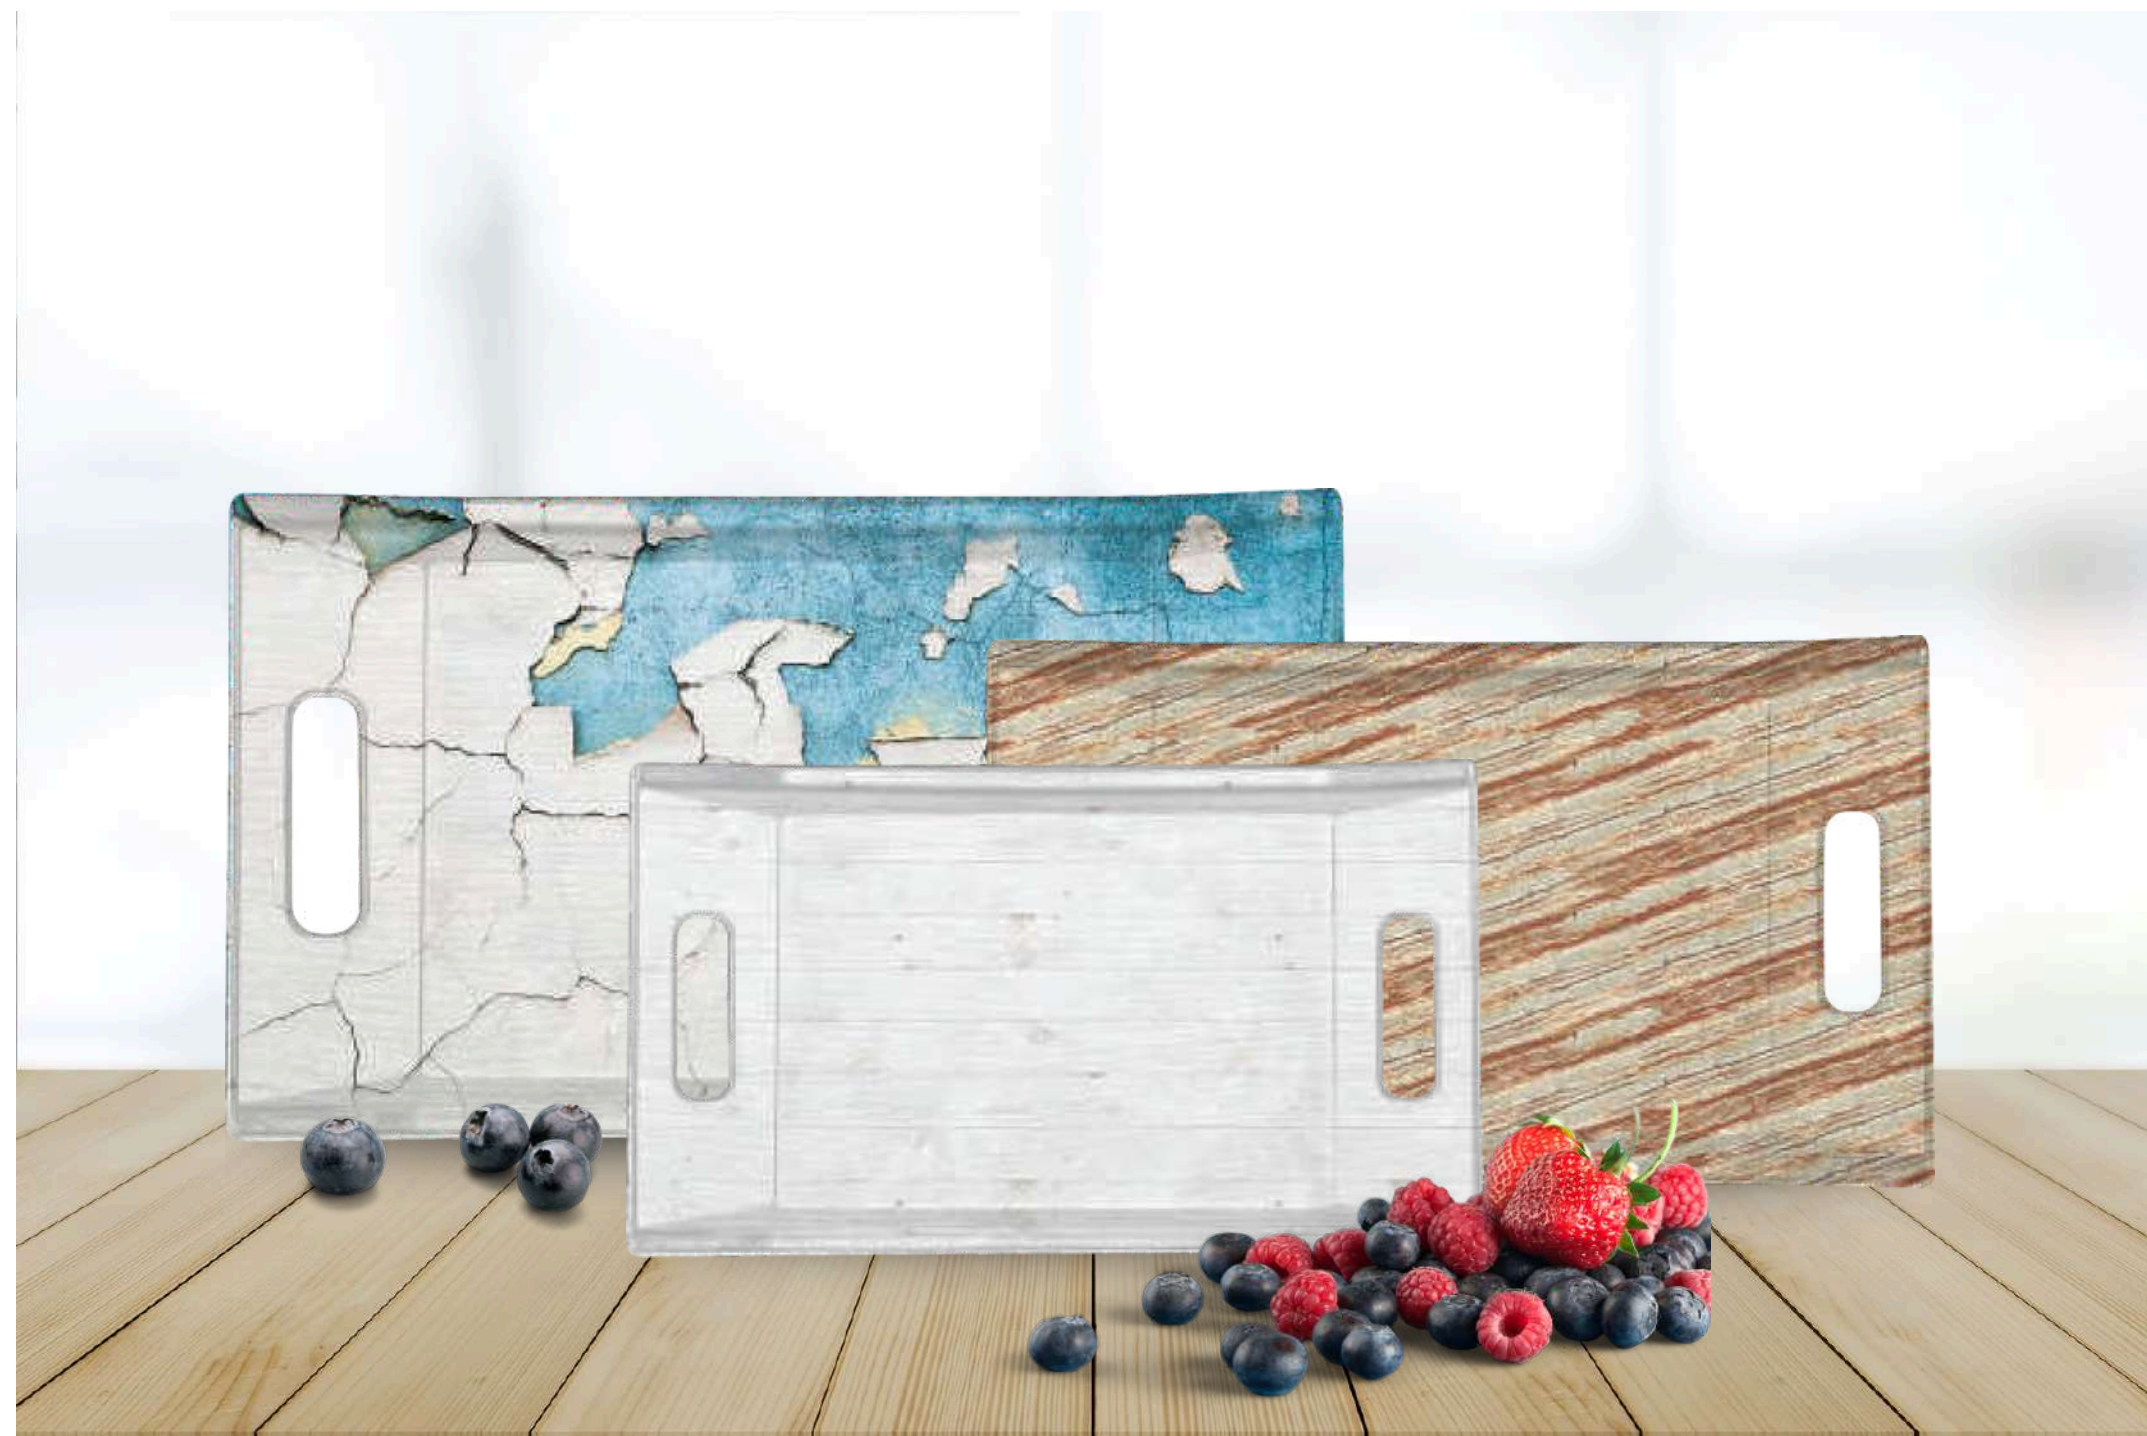

ELITE Small Plate - 8"
1 Pcs. - **MRP ₹ 105**

Blu Blitne

MORE THAN 25 DESIGN AVAILABLE

3 PIECE SET

SERVING TRAYS

STYLO SERVING TRAYS

Big - 15"X10.5" | Mid - 12"X9" | Small - 9"X6.75"

3 PIECE SET

SERVING TRAYS

TRENDY SERVING TRAYS

Big - 15"X10.5" | Mid - 15"X7.75" | Small - 12"X7"

3 PIECE SET

SERVING TRAYS

DEEP TRENDY SERVING TRAYS

Big - 15"X10.5" | Mid - 15"X7.75" | Small - 12"X7"

3 PIECE SET